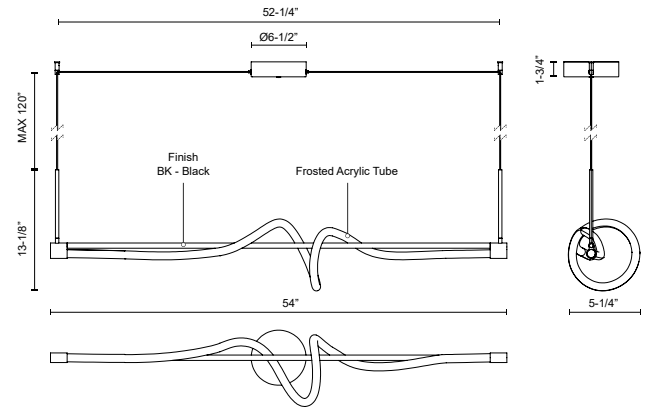

Adjustable Side Canopy Option