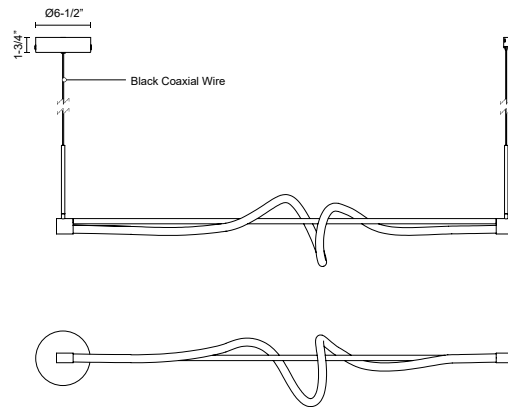

Adjustable Side Canopy Option